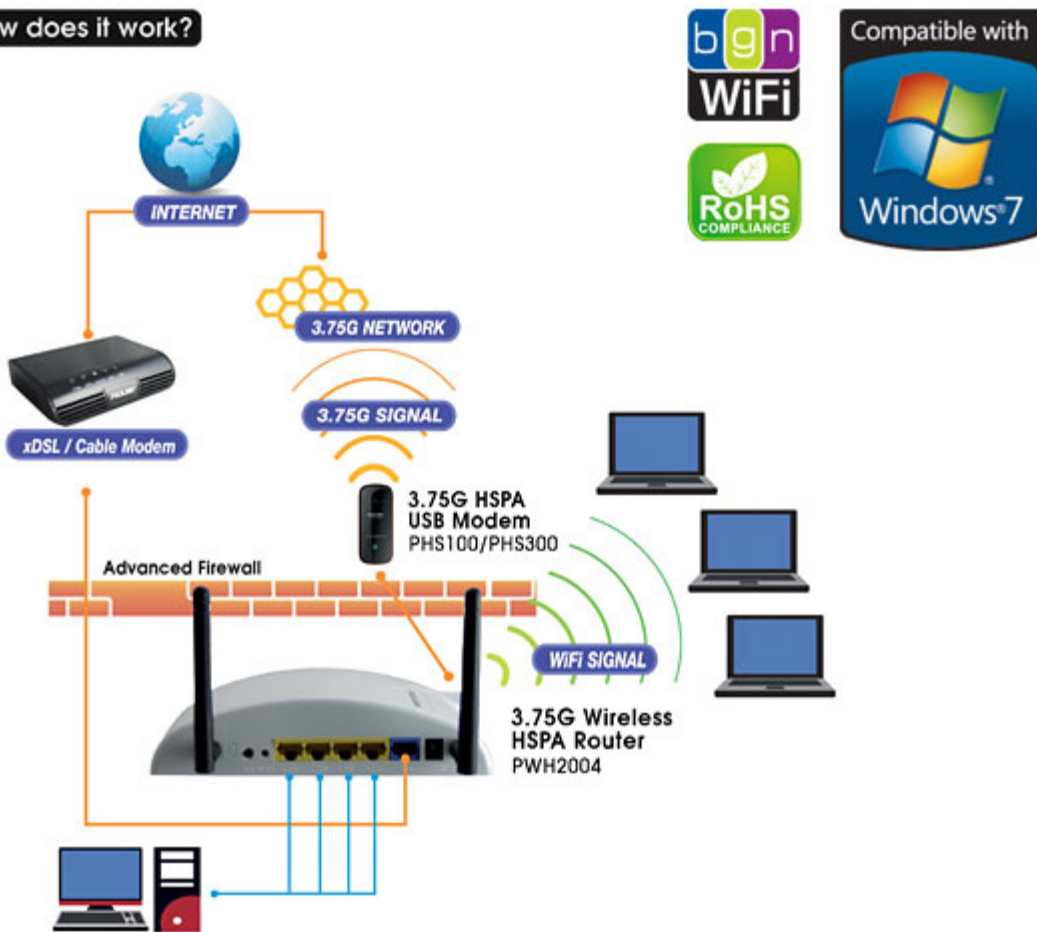

How does it work?

Standard

- IEEE 802.11b, IEEE 802.11g Standard, IEEE 802.11n draft

Wireless LAN

- 2T2R mode

Security

- WEP™ 64/128, WPA™, WPA2™

© 1991 - 2010 Fida International (S) Pte Ltd. All rights reserved.

All brand or product names are trademark or registered trademarks of their respective owners

Interface

- RJ45 × 5 ports (1 WAN/4 LAN), Reset button, WPS button, SMA connectors, USB